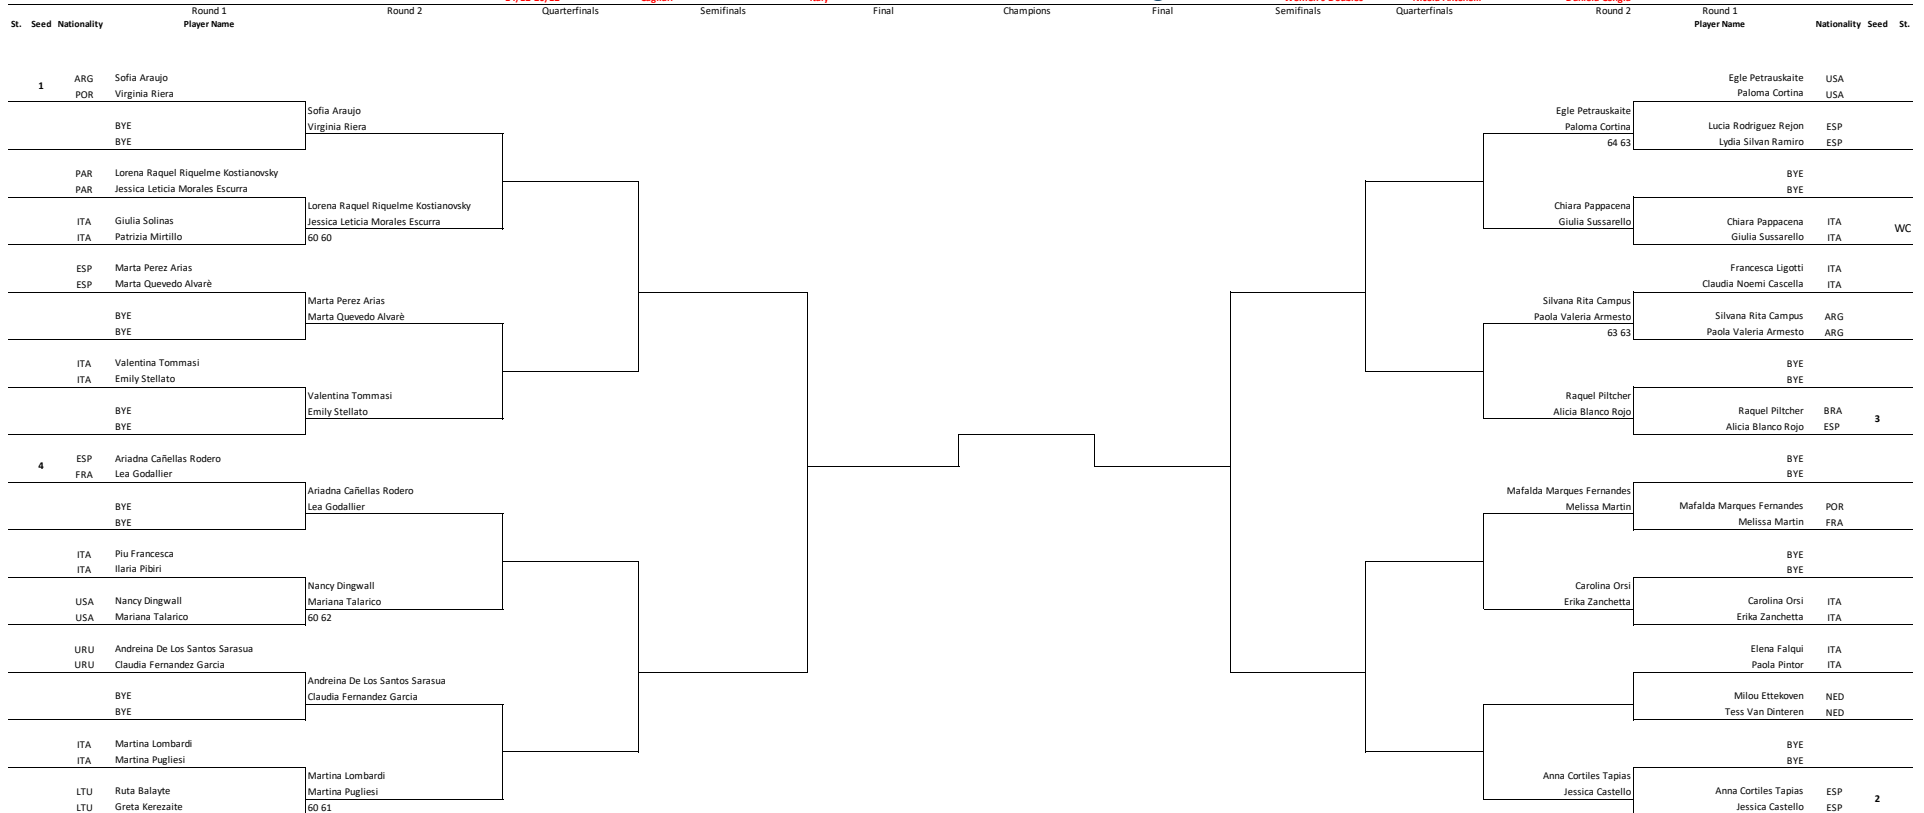

CUPRA FIP FINALS 2020
IPF International Padel Federation

Event Type
Women's Doubles

Tournament Referee
Nicola Antonelli

Tournament Director
Daniela Congia

Seeded Team(s)			
Seeding	Player 1	Player 2	Total Points
1	Sofia Araujo	Virginia Riera	3940
2	Anna Cortiles Tapias	Jessica Castello	2314
3	Raquel Piltcher	Alicia Blanco Rojo	2299
4	Ariadna Cañellas Rodero	Lea Godallier	1707