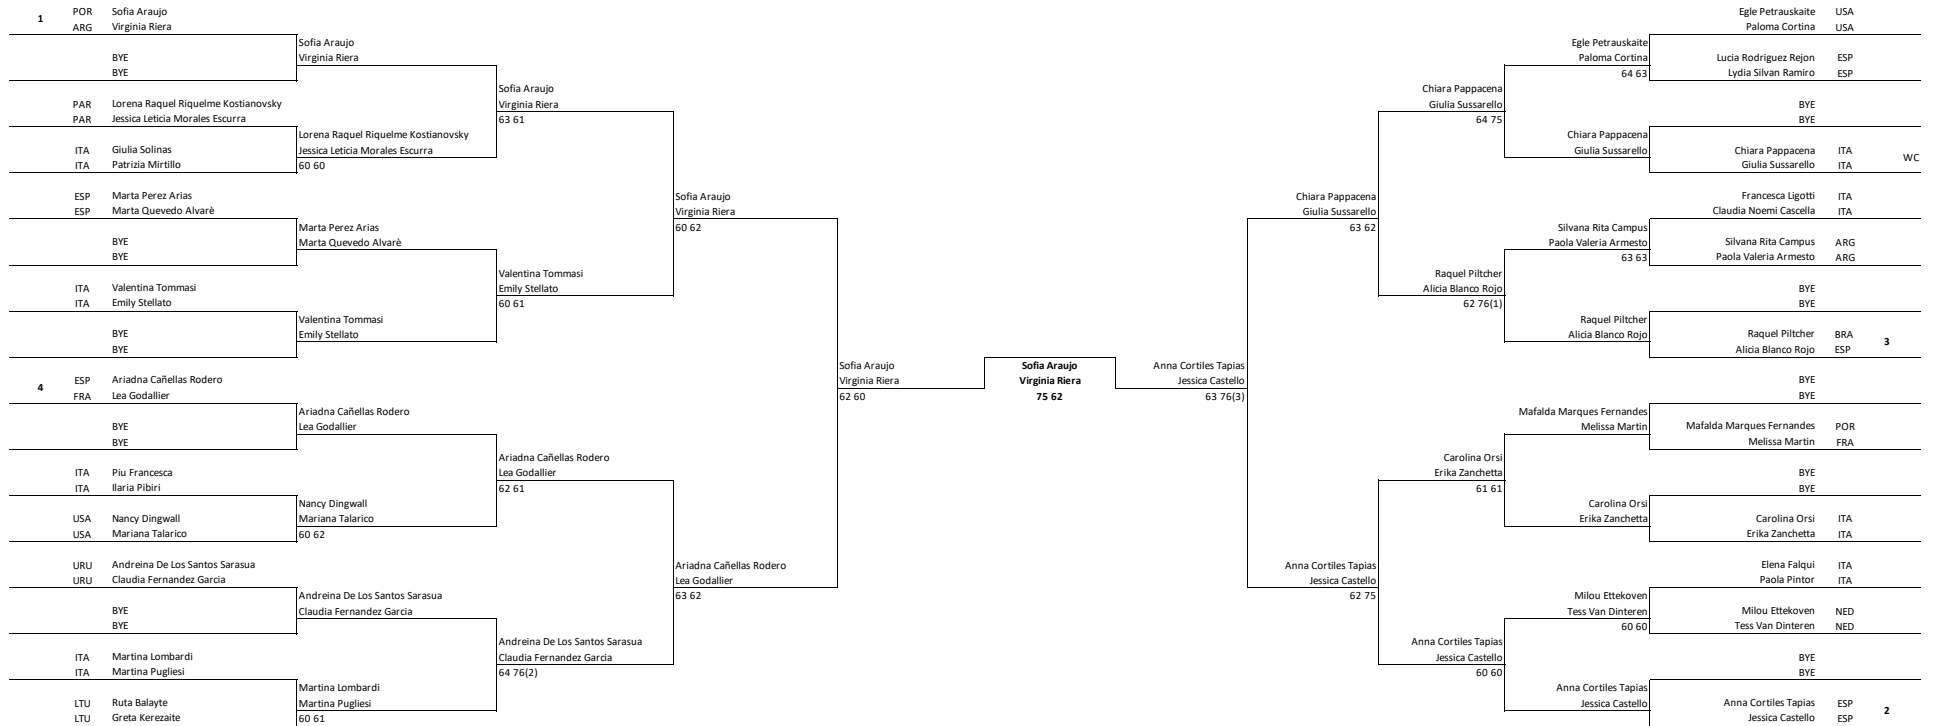

CUPRA FIP FINALS 2020
IPF International Padel Federation

Week of **14/12-20/12** Venue **Cagliari** Country **Italy** Event Type **Women's Doubles** Tournament Referee **Nicola Antonelli** Tournament Director **OC**

St. Seed Nationality Round 1 Player Name Round 2 Quarterfinals Semifinals Final Champions Final Semifinals Quarterfinals Round 2 Player Name Nationality Seed St.

Seeding	Player 1	Player 2	Total Points
1	Sofia Araujo	Virginia Riera	3940
2	Anna Cortiles Tapias	Jessica Castello	2314
3	Raquel Piltcher	Alicia Blanco Rojo	2299
4	Ariadna Cañellas Rodero	Lea Godallier	1707